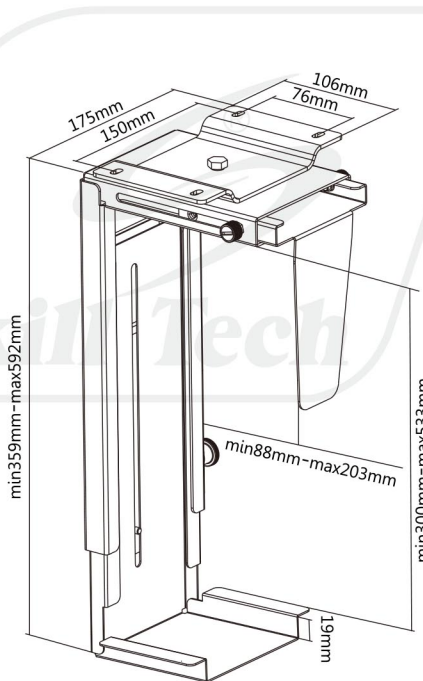

SH CP6

Adjustable CPU Mount

Provides easy access to the PC
Protects against dust or damage

RATED
Weight Capacity
10kg/22lbs

Height Range
300-533mm/
11.8"-21"

Depth Range
88-203mm/
3.5"-8"

Width Adjustable

Height

360° Swivel

2 Installation Options Wall or Under-desk