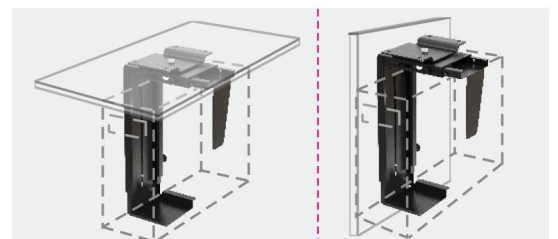

SH CP6

Adjustable CPU Mount

Provides easy access to the PC
Protects against dust or damage

RATED
Weight Capacity
10kg/22lbs

Height Range
300-533mm/
11.8"-21"

Depth Range
88-203mm/
3.5"-8"

Width Adjustable

Height

360° Swivel

2 Installation Options Wall or Under-desk